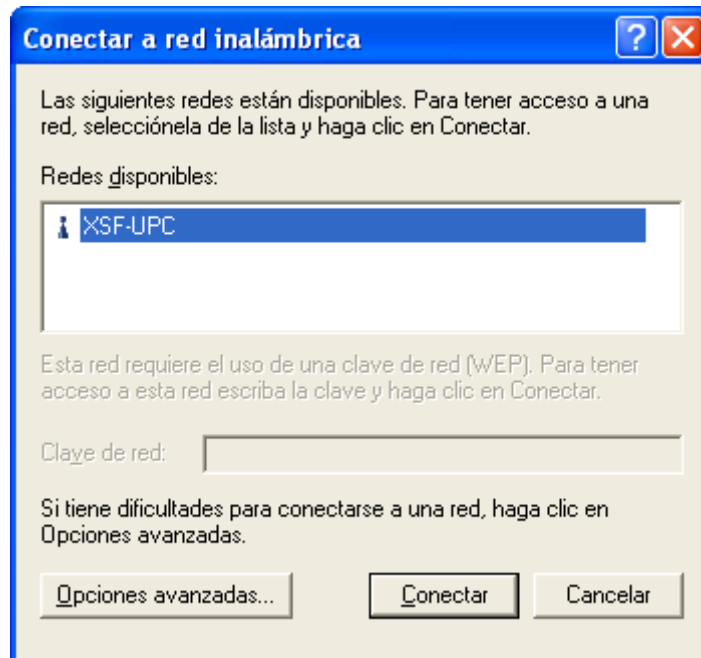

Wireless Access

This document provides a brief description for the Internet access at the plenary session in the ENEXT meeting

- Connect to the wireless network, with SSID = XSF-UPC

- Open an Internet Explorer Browser and you will be redirected to an authentication page (should work with any browser)

- Use:
 - User: enext.guest
 - Password: enext04
- The following window should appear:

- **Keep the above window open while you are browsing the internet !!!**
- Click the exit button ("sortir") when you want to close your internet connection.